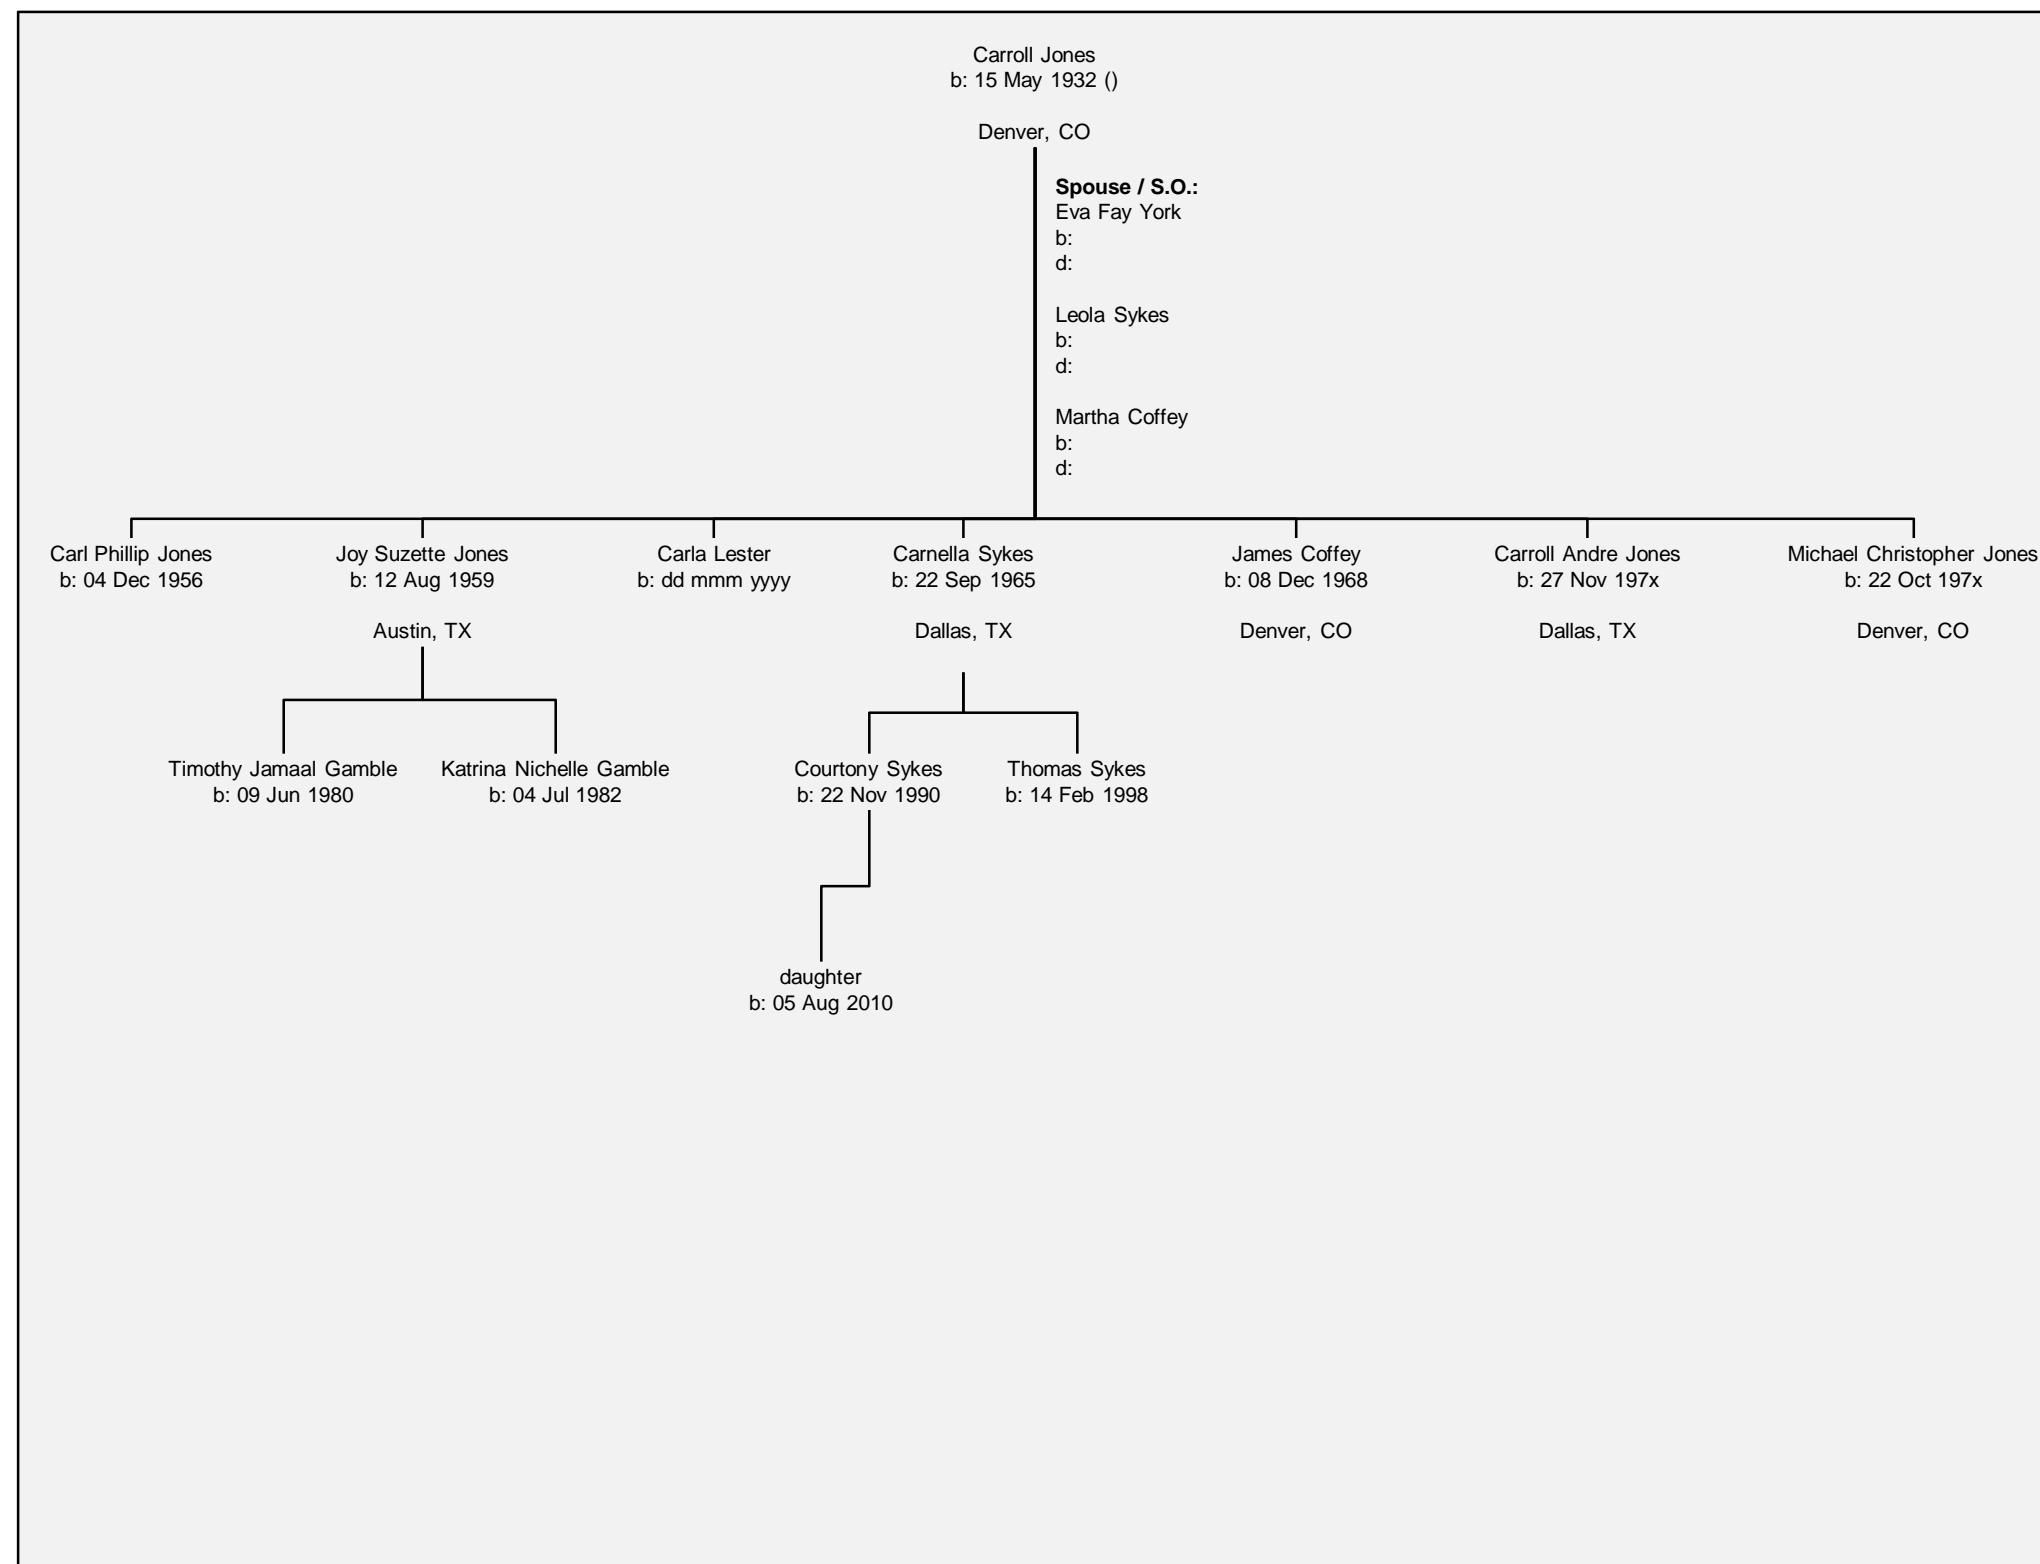

Mollie Mae Perkins-Ross
Maggie Perkins-Oliver
Ed Perkins
Prince Ella Perkins-McKinney
Betty Perkins
Augustus Perkins
Ora Mae Perkins-McKinney-Collins-Thompson
Climmie McKinney-Collins Evans
Levi McKinney-Collins
Lillian Alberta Collins-Lewellen-Jones
Ora Mae (Lewellen) Harper
Carroll Jones
Frederick Wayne Dew
Sharon Elaine (Jones) Johnson
Cynthia Ann (Jones-Brown) Crawford
John Henry Collins
L.T. Collins