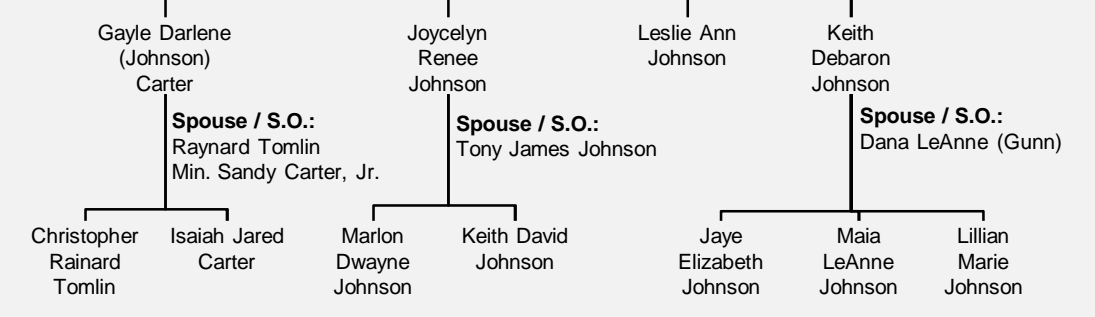

Spouse / S.O.:
Elaina Francis Smith
b: 14 Apr 1978

Amayah Eleana Wells
b: 28 Sep 2006

See Descendants of: Lillian Alberta Collins

John Henry Collins, Jr.
DOB-

Robert Lee Collins
DOB-

Eva Collins
DOB-

Charles Collins
DOB-

Adrienne Denise Collins
b: 14 Mar 19xx

Rhonda Elaine Collins
b: 29 Mar 19xx
Spouse / S.O.:
Amos Coates
b: 28 Nov 19xx

Jonathan Eric Collins
b: 28 Feb 19xx

Spouse / S.O.:
Stephanie (Staples)
b: 23 April

Jon Collins, Jr.
b: 05 May xxxx

Kristen Collins
b:

Descendants of:
Ora Mae Perkins-McKinney-Collins

Lillian
Alberta
Collins

Spouse / S.O.:
Allen Lewellen
Mary Jones
Harry Dew
William S. Ferguson

Ora Mae
(Lewellen)
Harper
Spouse / S.O.:
Wilbert George Harper

Cynthia Ann
(Jones)
Crawford
Spouse / S.O.:
James Earl Brown
Charles Crawford

Descendants of:
Lillian Alberta Collins

- Mollie Mae Perkins-Ross
- Maggie Perkins-Oliver
- Ed Perkins
- Prince Ella Perkins-McKinney
- Betty Perkins
- Augustus Perkins
- Ora Mae Perkins-McKinney-Collins-Thompson
- Climmie McKinney-Collins Evans
- Levi McKinney-Collins
- Lillian Alberta Collins-Lewellen-Jones
- Ora Mae (Lewellen) Harper**
- Carroll Jones
- Frederick Wayne Dew
- Sharon Elaine (Jones) Johnson
- Cynthia Ann (Jones-Brown) Crawford
- John Henry Collins
- L.T. Collins