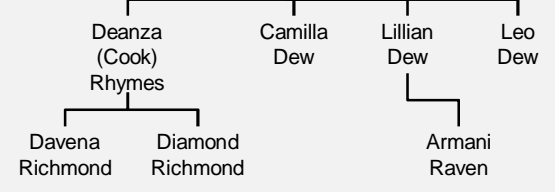

Spouse / S.O.:
Elaina Francis Smith
b: 14 Apr 1978

Amayah Eleana Wells
b: 28 Sep 2006

See Descendants of: Lillian Alberta Collins

John Henry Collins, Jr.
DOB-

Robert Lee Collins
DOB-

Eva Collins
DOB-

Charles Collins
DOB-

Adrienne Denise Collins
b: 14 Mar 19xx

Rhonda Elaine Collins
b: 29 Mar 19xx
Spouse / S.O.:
Amos Coates
b: 28 Nov 19xx

Jonathan Eric Collins
b: 28 Feb 19xx

Spouse / S.O.:
Stephanie (Staples)
b: 23 April

Jon Collins, Jr.
b: 05 May xxxx

Kristen Collins
b:

Descendants of:
Ora Mae Perkins-McKinney-Collins

Lillian
Alberta
Collins

Spouse / S.O.:
Allen Lewellen
Mary Jones
Harry Dew
William S. Ferguson

Ora Mae
(Lewellen)
Harper
Spouse / S.O.:
Wilbert George Harper

Cynthia Ann
(Jones)
Crawford
Spouse / S.O.:
James Earl Brown
Charles Crawford

Descendants of:
Lillian Alberta Collins

- Mollie Mae Perkins-Ross
- Maggie Perkins-Oliver
- Ed Perkins
- Prince Ella Perkins-McKinney
- Betty Perkins
- Augustus Perkins
- Ora Mae Perkins-McKinney-Collins-Thompson
- Climmie McKinney-Collins Evans
- Levi McKinney-Collins
- Lillian Alberta Collins-Lewellen-Jones
- Ora Mae (Lewellen) Harper**
- Carroll Jones
- Frederick Wayne Dew
- Sharon Elaine (Jones) Johnson
- Cynthia Ann (Jones-Brown) Crawford
- John Henry Collins
- L.T. Collins