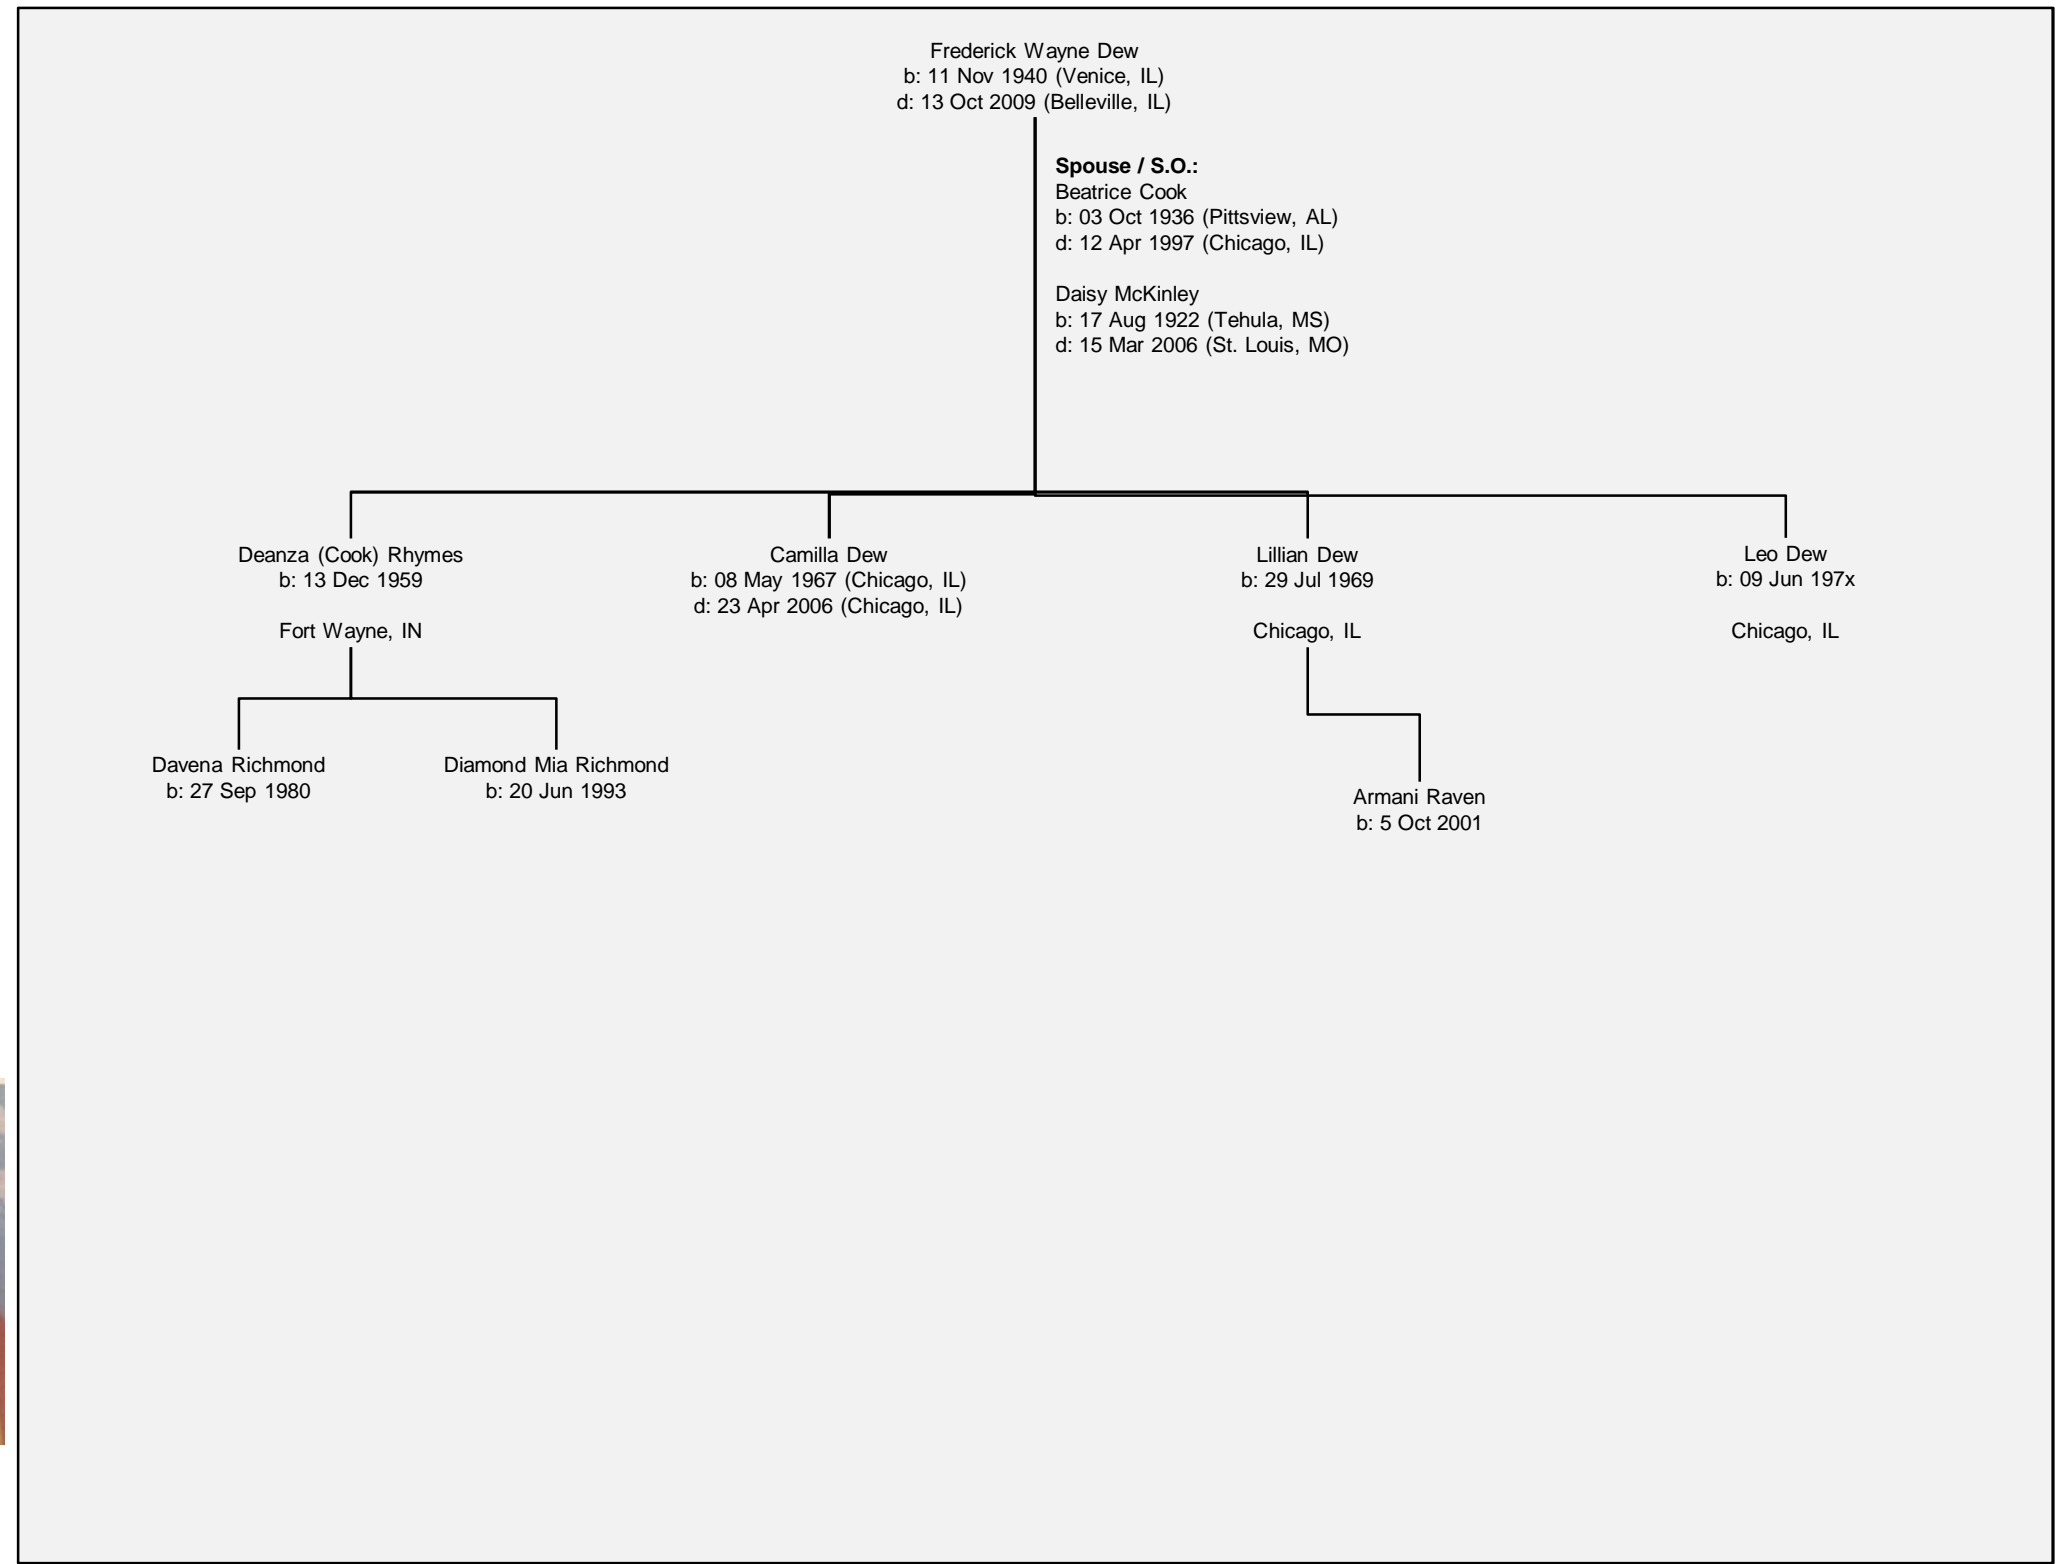

Mollie Mae Perkins-Ross
Maggie Perkins-Oliver
Ed Perkins
Prince Ella Perkins-McKinney
Betty Perkins
Augustus Perkins
Ora Mae Perkins-McKinney-Collins-Thompson
Climmie McKinney-Collins Evans
Levi McKinney-Collins
Lillian Alberta Collins-Lewellen-Jones
Ora Mae (Lewellen) Harper
Carroll Jones
Frederick Wayne Dew
Sharon Elaine (Jones) Johnson
Cynthia Ann (Jones-Brown) Crawford
John Henry Collins
L.T. Collins

Descendants of:
Frederick Wayne Dew