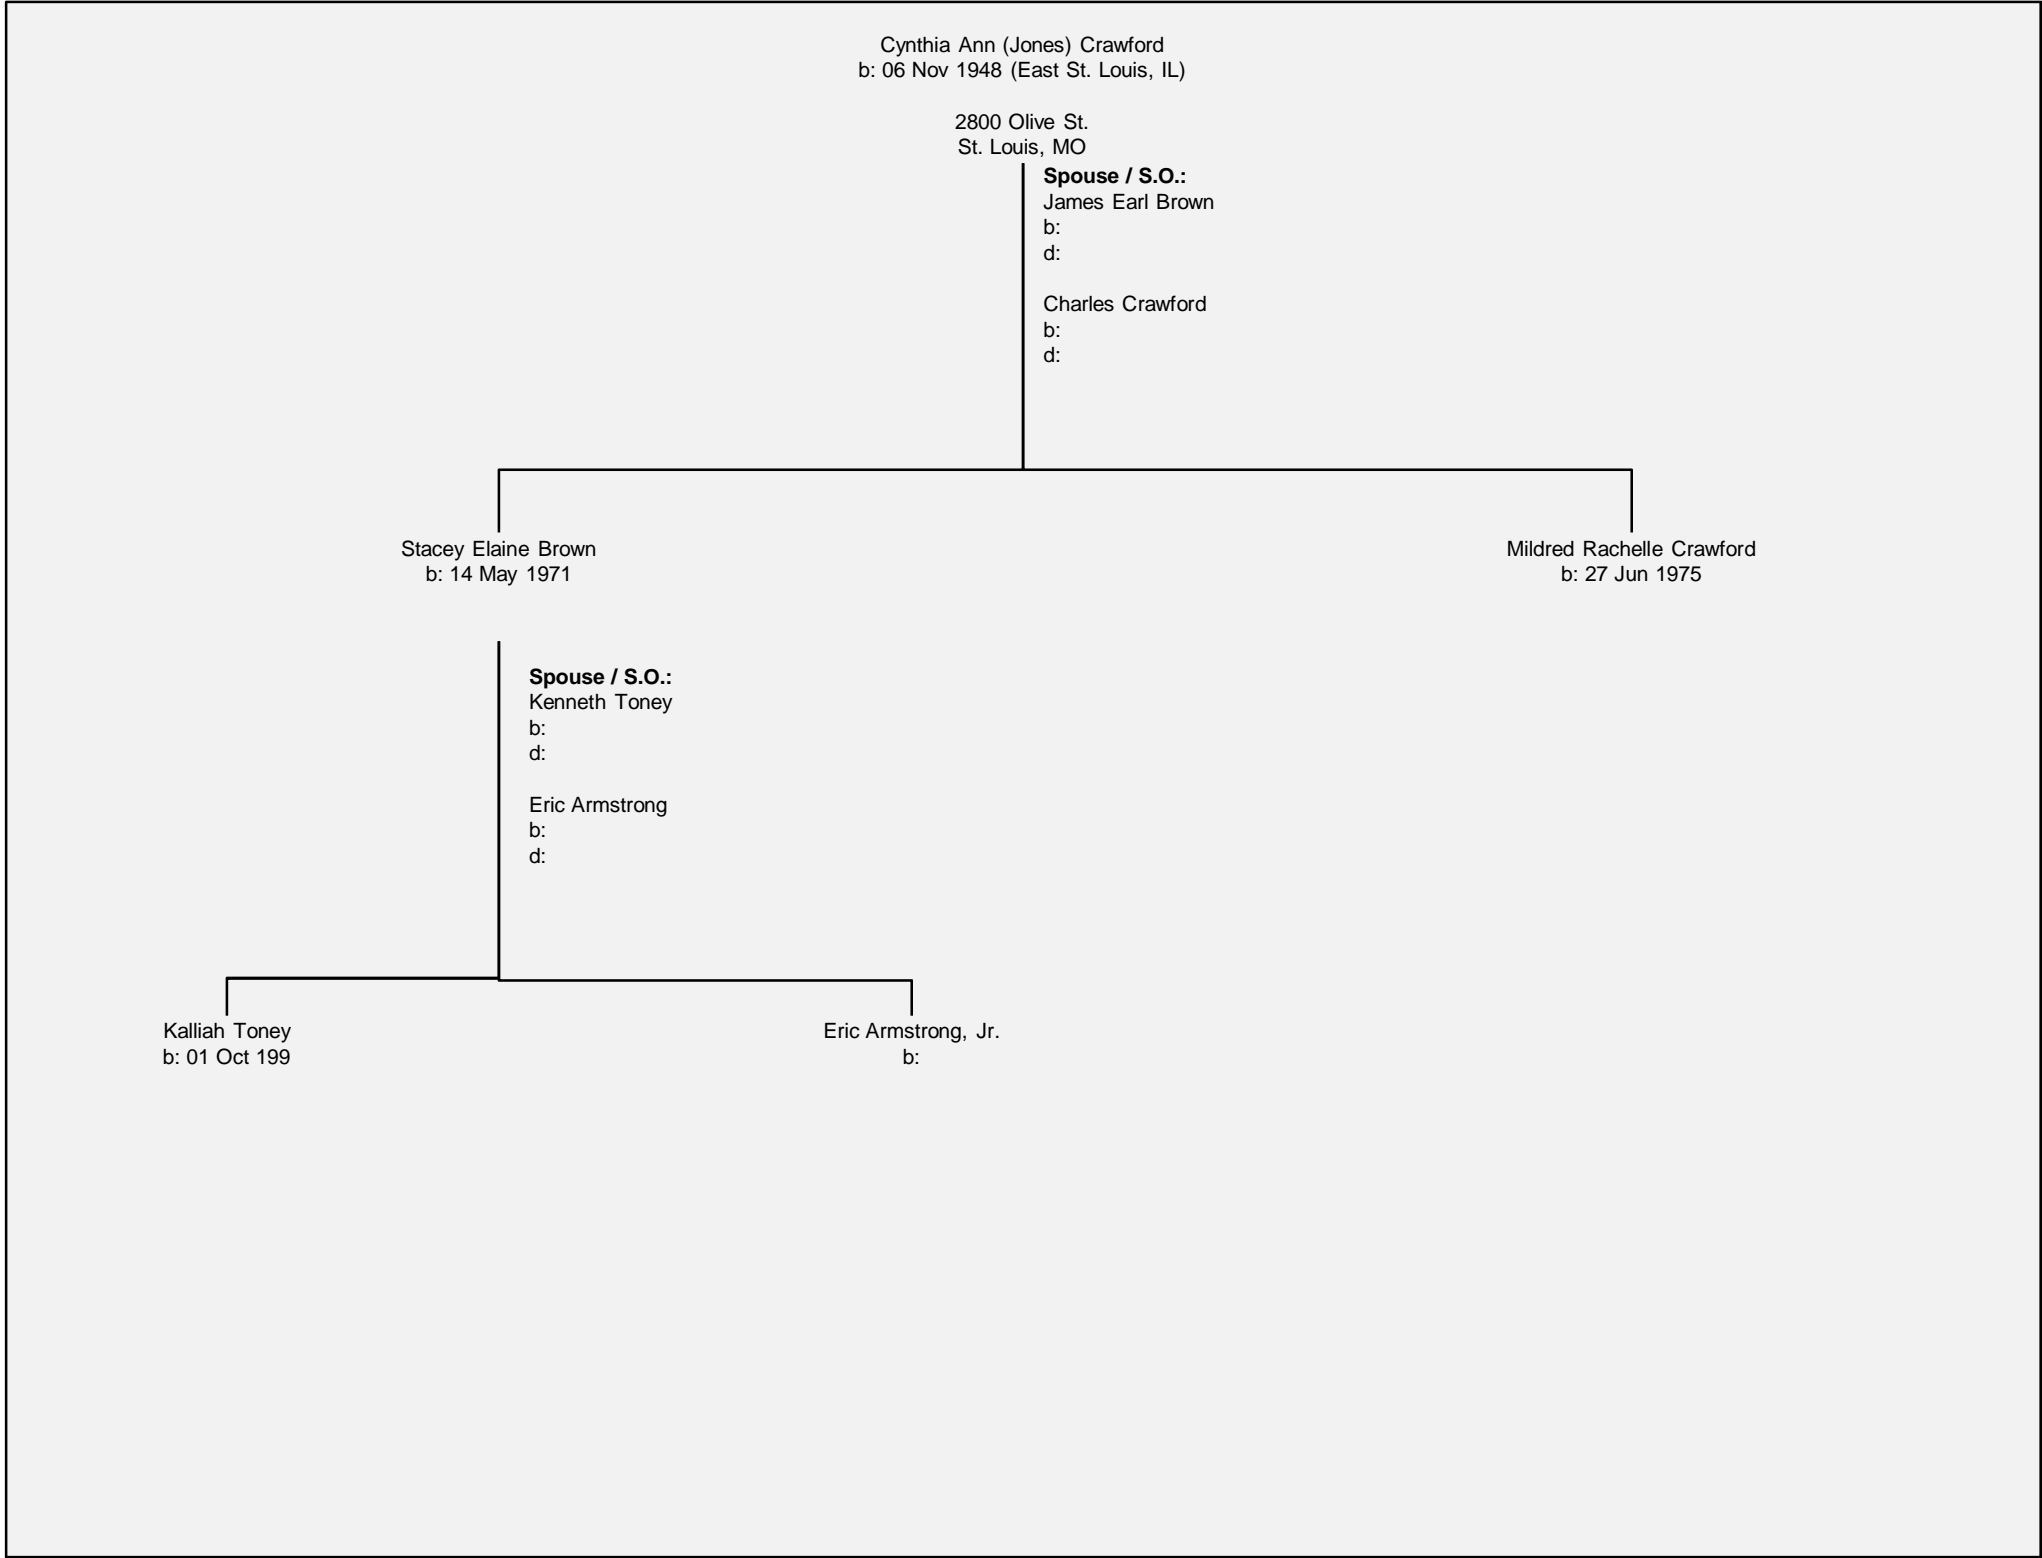

Mollie Mae Perkins-Ross
Maggie Perkins-Oliver
Ed Perkins
Prince Ella Perkins-McKinney
Betty Perkins
Augustus Perkins
Ora Mae Perkins-McKinney-Collins-Thompson
Climmie McKinney-Collins Evans
Levi McKinney-Collins
Lillian Alberta Collins-Lewellen-Jones
Ora Mae (Lewellen) Harper
Carroll Jones
Frederick Wayne Dew
Sharon Elaine (Jones) Johnson
Cynthia Ann (Jones-Brown) Crawford
John Henry Collins
L.T. Collins