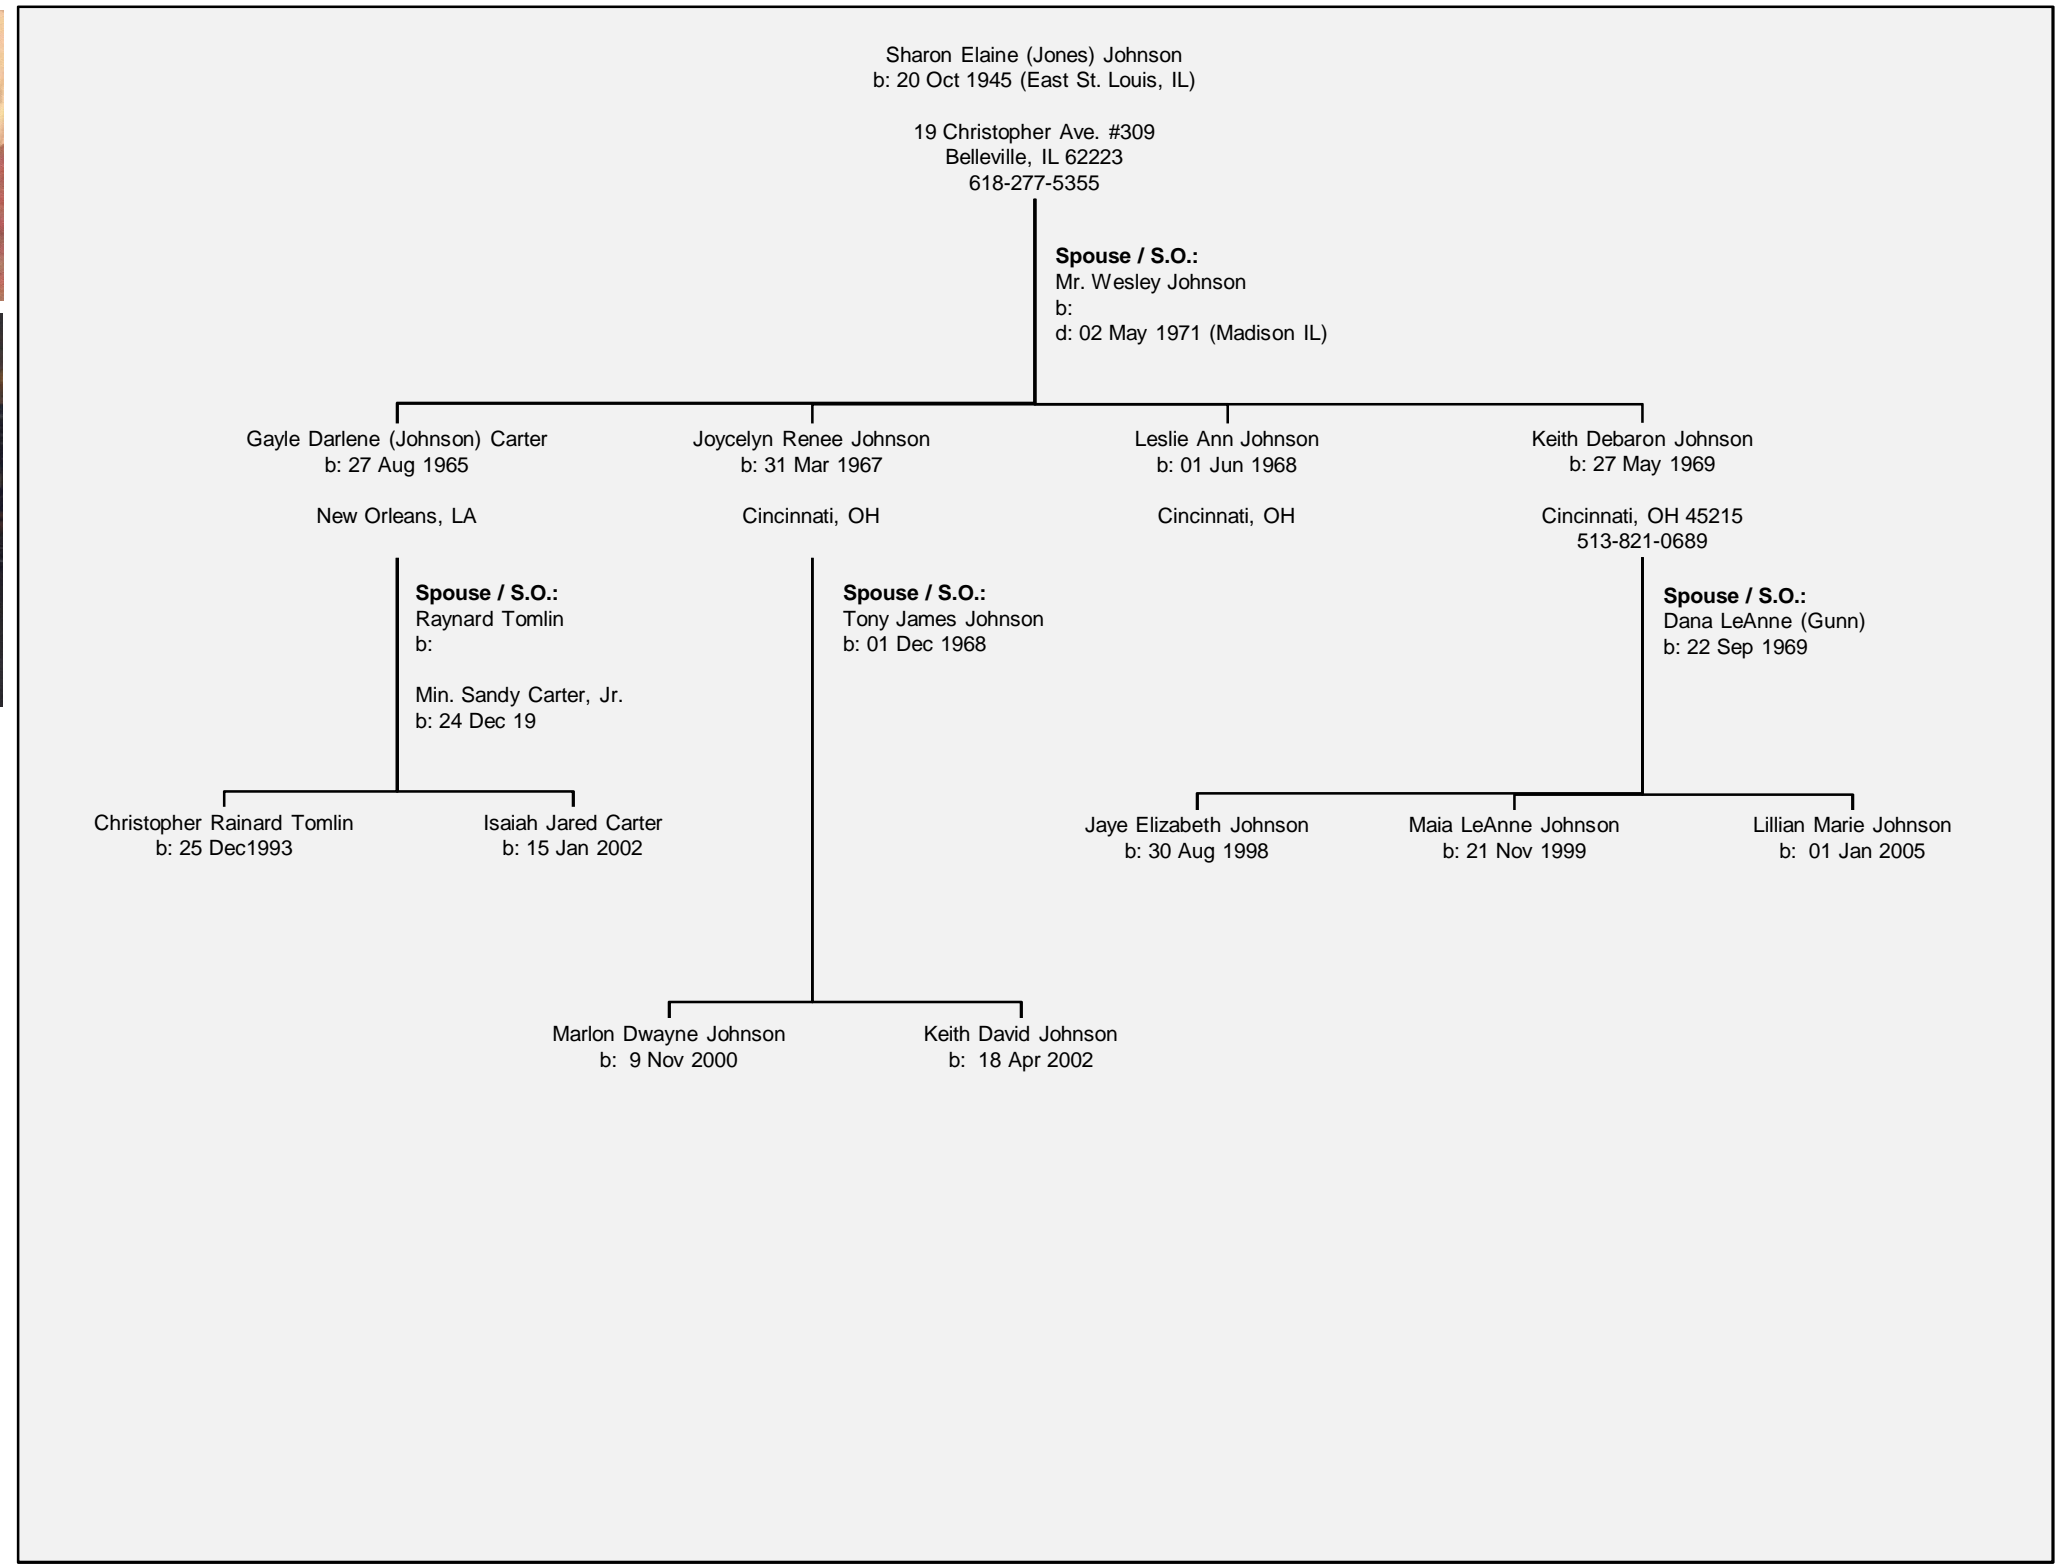

(clockwise from left) Isaiah, Maia,
Christopher, Jaye, Marlin, Keith,
Lillian

Mollie Mae Perkins-Ross
Maggie Perkins-Oliver
Ed Perkins
Prince Ella Perkins-McKinney
Betty Perkins
Augustus Perkins
Ora Mae Perkins-McKinney-Collins-Thompson
Climmie McKinney-Collins Evans
Levi McKinney-Collins
Lillian Alberta Collins-Lewellen-Jones
Ora Mae (Lewellen) Harper
Carroll Jones
Frederick Wayne Dew
Sharon Elaine (Jones) Johnson
Cynthia Ann (Jones-Brown) Crawford
John Henry Collins
L.T. Collins