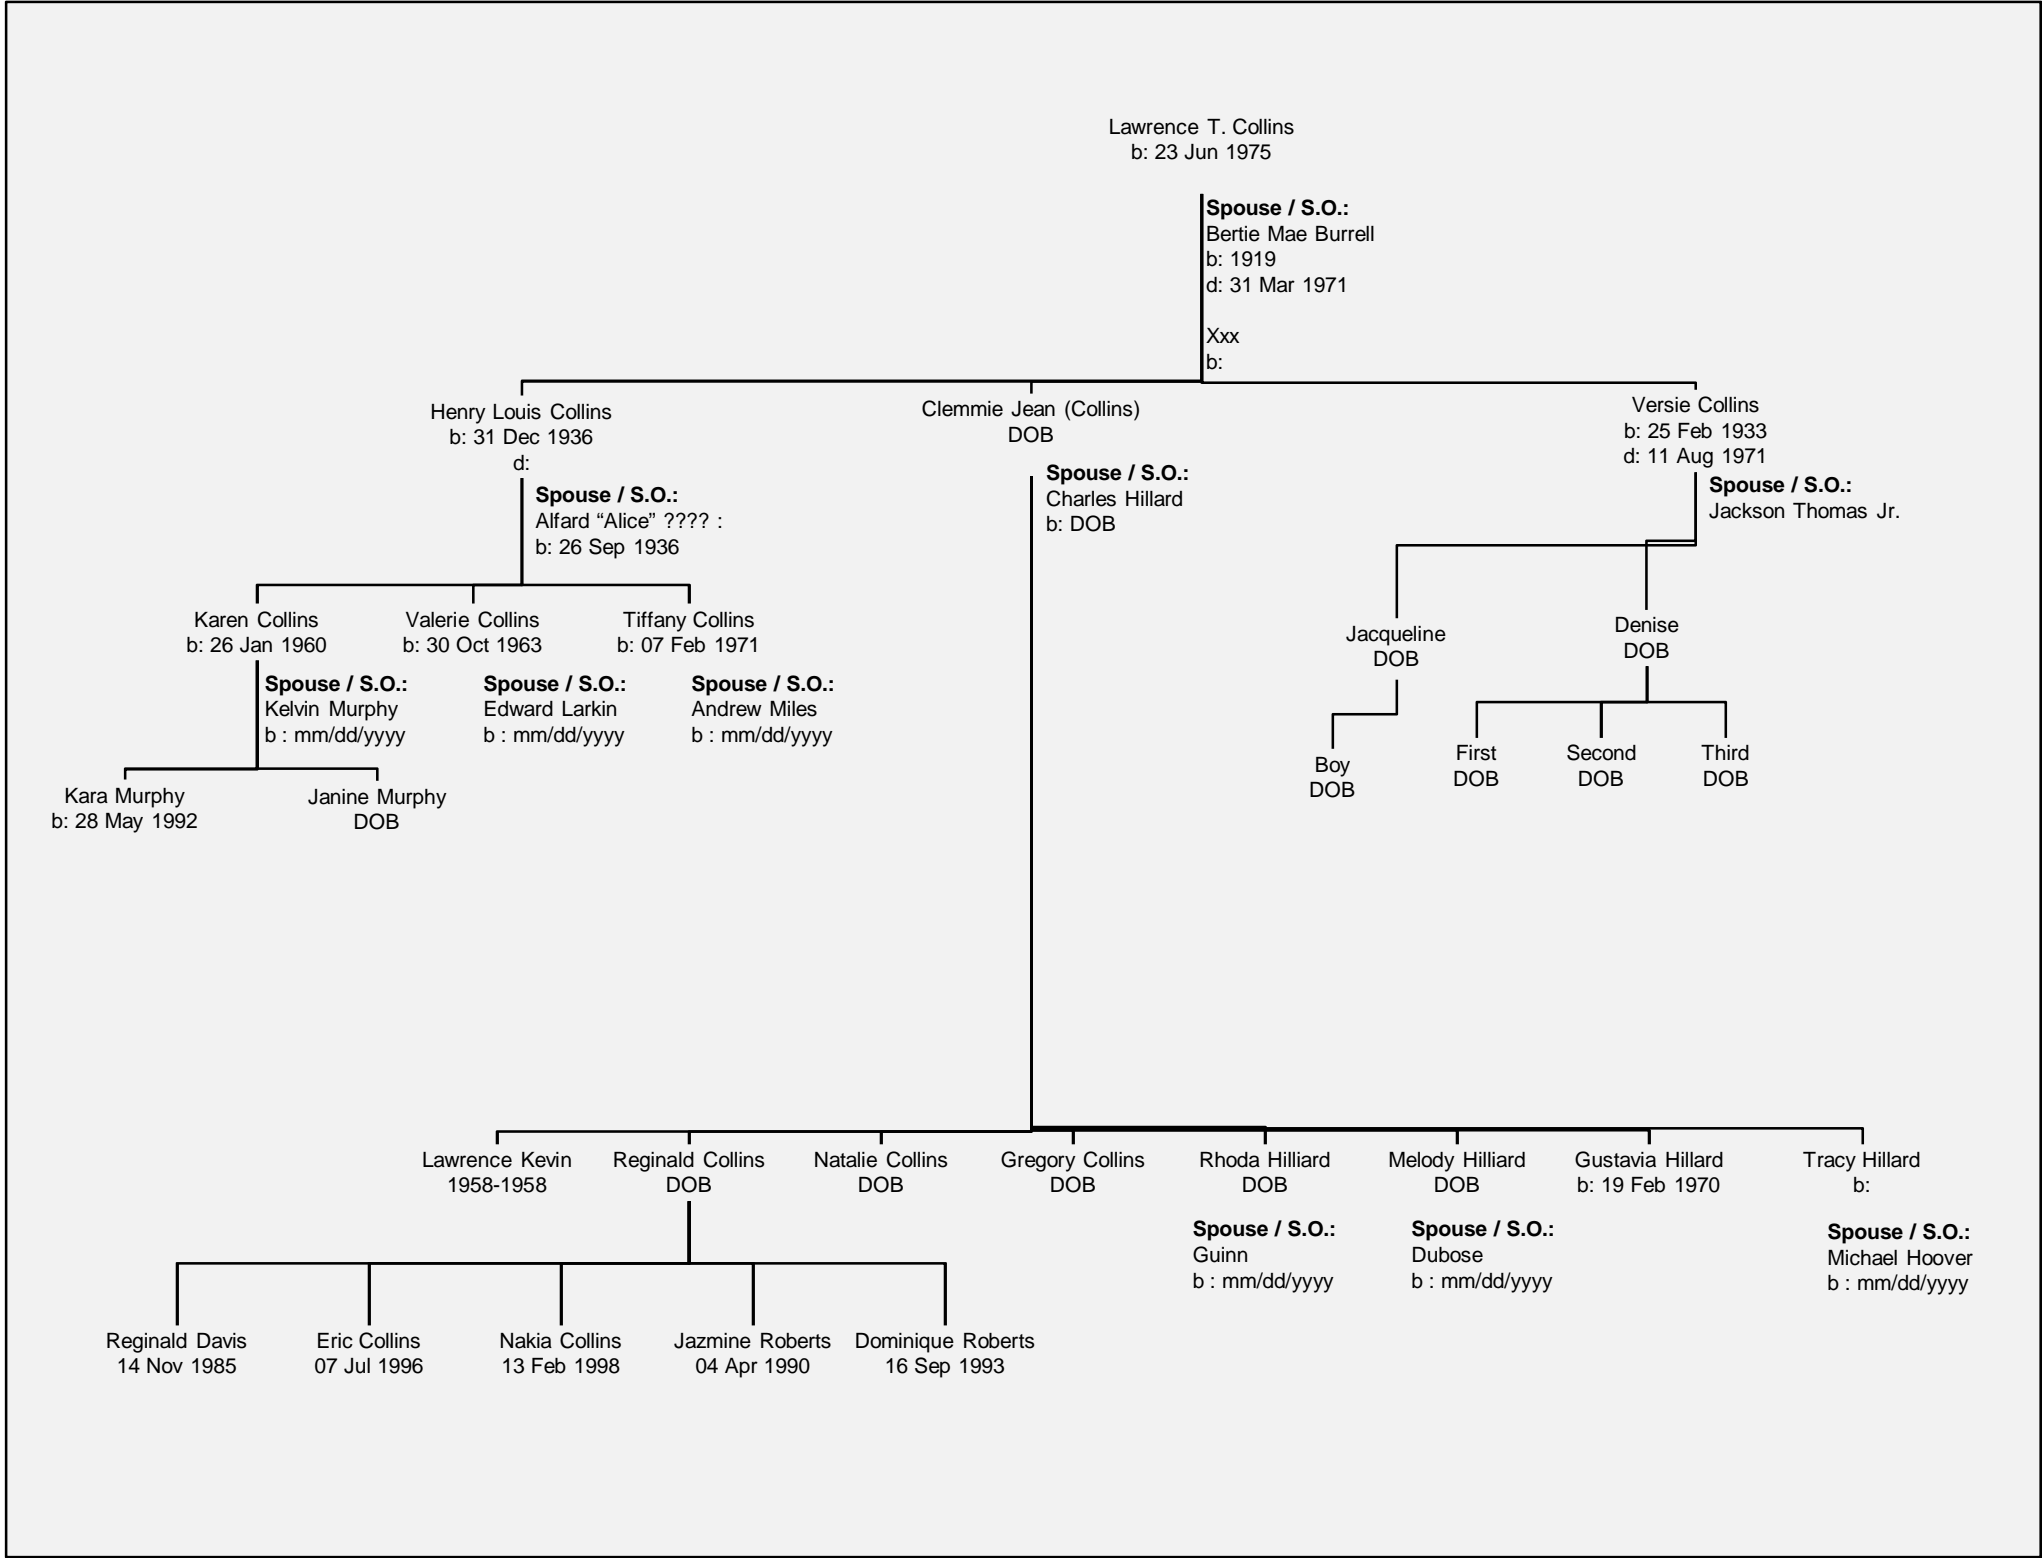

- Mollie Mae Perkins-Ross
- Maggie Perkins-Oliver
- Ed Perkins
- Prince Ella Perkins-McKinney
- Betty Perkins
- Augustus Perkins
- Ora Mae Perkins-McKinney-Collins-Thompson
- Climmie McKinney-Collins Evans
- Levi McKinney-Collins
- Lillian Alberta Collins-Lewellen-Jones
- Ora Mae (Lewellen) Harper
- Carroll Jones
- Frederick Wayne Dew
- Sharon Elaine (Jones) Johnson
- Cynthia Ann (Jones-Brown) Crawford
- John Henry Collins
- **Lawrence T. Collins**