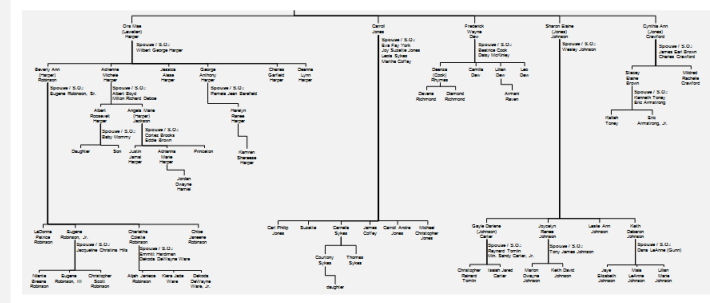

Spouse / S.O.:
Nathaniel DeWitt Clay
b: 08 Nov 1939 (Magnolia, MS)
d: 03 Jul 2001 (Centralia, IL)

James Lesesne Wells, Jr.
b: 06 Feb 1941
d:

Natalie Denise Clay
b: 21 Oct 1963

James Wells, III
b: 22 Jun 1974

Spouse / S.O.:
Elaina Francis Smith
b: 14 Apr 1978

Amayah Eleana Wells
b: 28 Sep 2006

See Descendants of: Lillian Alberta Collins

John Henry Collins, Jr.
DOB-

Robert Lee Collins
DOB-

Eva Collins
DOB-

Charles Collins
DOB-