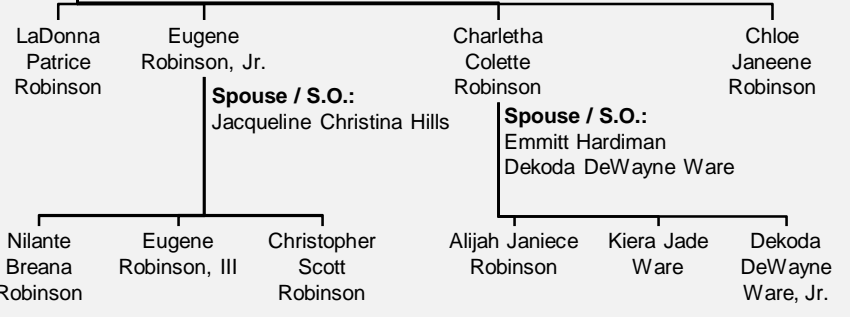

Adrienne Denise Collins
b: 14 Mar 19xx

Rhonda Elaine Collins
b: 29 Mar 19xx
Spouse / S.O.:
Amos Coates
b: 28 Nov 19xx

Jonathan Eric Collins
b: 28 Feb 19xx

Spouse / S.O.:
Stephanie (Staples)
b: 23 April

Jon Collins, Jr.
b: 05 May xxxx

Kristen Collins
b:

Descendants of:
Ora Mae Perkins-McKinney-Collins

Lillian
Alberta
Collins

Spouse / S.O.:
Allen Lewellen
Mary Jones
Harry Dew
William S. Ferguson

Ora Mae
(Lewellen)
Harper
Spouse / S.O.:
Wilbert George Harper

Cynthia Ann
(Jones)
Crawford
Spouse / S.O.:
James Earl Brown
Charles Crawford

Descendants of:
Lillian Alberta Collins

- Mollie Mae Perkins-Ross
- Maggie Perkins-Oliver
- Ed Perkins
- Prince Ella Perkins-McKinney
- Betty Perkins
- Augustus Perkins
- Ora Mae Perkins-McKinney-Collins-Thompson
- Climmie McKinney-Collins Evans
- Levi McKinney-Collins
- Lillian Alberta Collins-Lewellen-Jones
- Ora Mae (Lewellen) Harper**
- Carroll Jones
- Frederick Wayne Dew
- Sharon Elaine (Jones) Johnson
- Cynthia Ann (Jones-Brown) Crawford
- John Henry Collins
- L.T. Collins