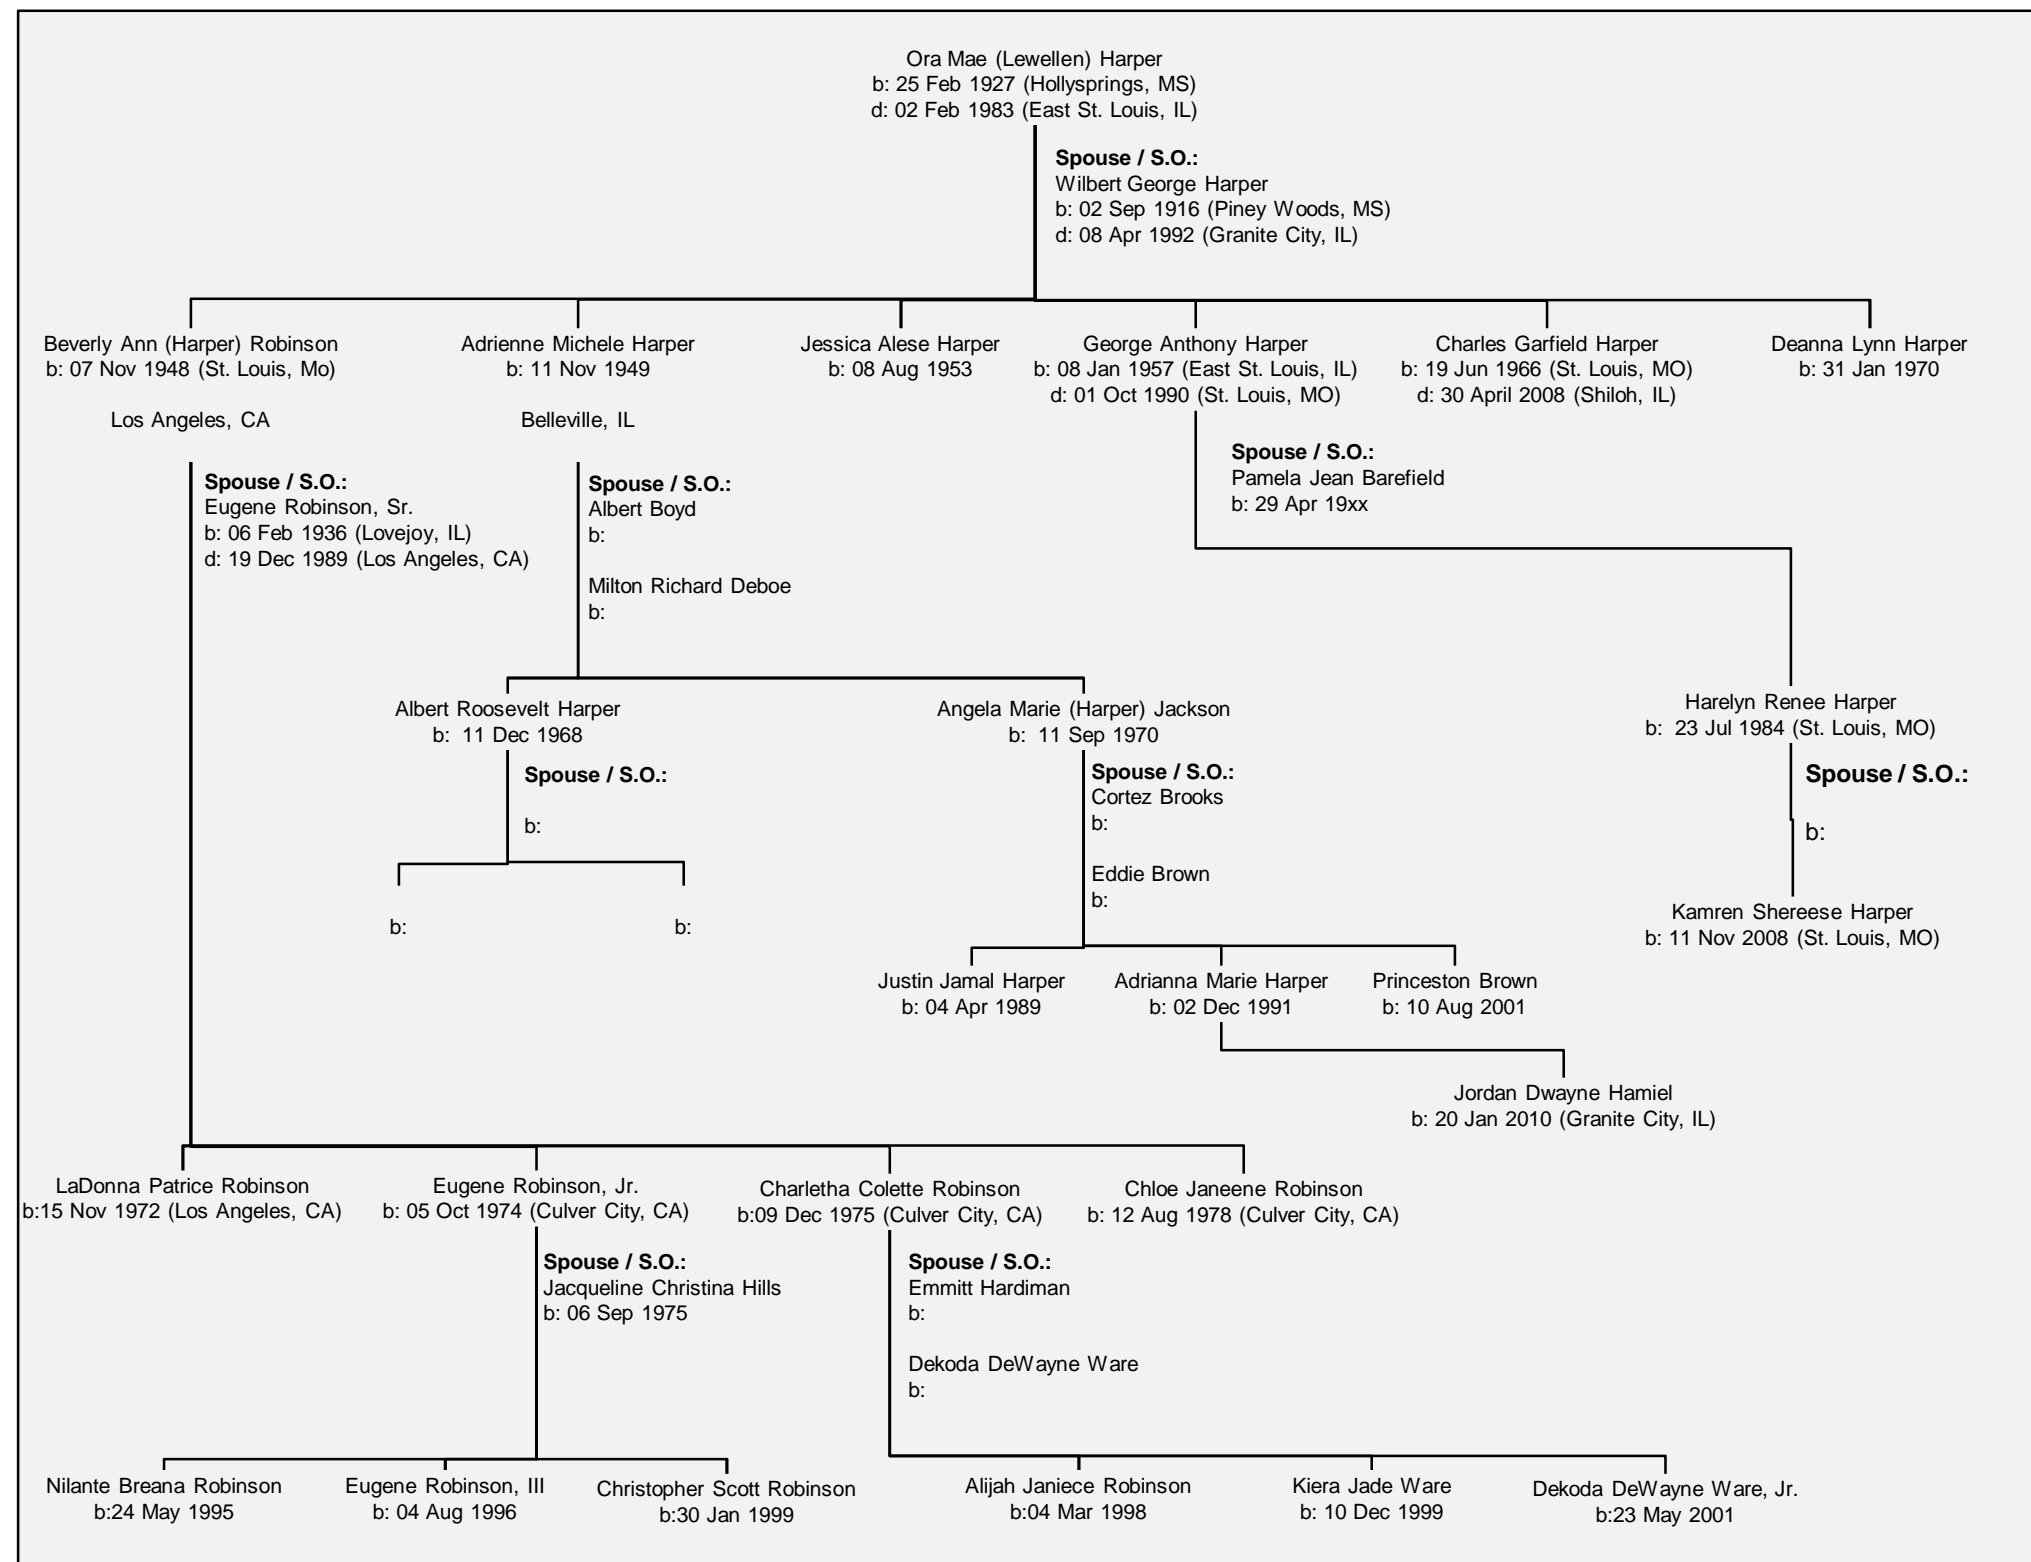

- Mollie Mae Perkins-Ross
- Maggie Perkins-Oliver
- Ed Perkins
- Prince Ella Perkins-McKinney
- Betty Perkins
- Augustus Perkins
- Ora Mae Perkins-McKinney-Collins-Thompson
- Climmie McKinney-Collins Evans
- Levi McKinney-Collins
- Lillian Alberta Collins-Lewellen-Jones
- **Ora Mae (Lewellen) Harper**
- Carroll Jones
- Frederick Wayne Dew
- Sharon Elaine (Jones) Johnson
- Cynthia Ann (Jones-Brown) Crawford
- John Henry Collins
- L.T. Collins