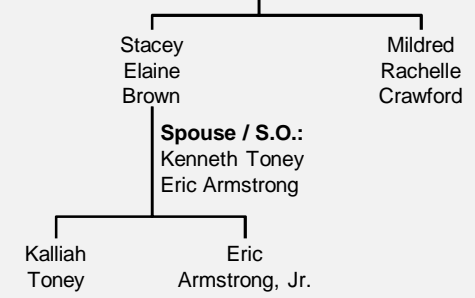

Spouse / S.O.:
Elaina Francis Smith
b: 14 Apr 1978

Amayah Eleana Wells
b: 28 Sep 2006

See Descendants of: Lillian Alberta Collins

John Henry Collins, Jr.
DOB-

Robert Lee Collins
DOB-

Eva Collins
DOB-

Charles Collins
DOB-

Adrienne Denise Collins
b: 14 Mar 19xx

Rhonda Elaine Collins
b: 29 Mar 19xx
Spouse / S.O.:
Amos Coates
b: 28 Nov 19xx

Jonathan Eric Collins
b: 28 Feb 19xx

Spouse / S.O.:
Stephanie (Staples)
b: 23 April

Jon Collins, Jr.
b: 05 May xxxx

Kristen Collins
b:

Descendants of:
Ora Mae Perkins-McKinney-Collins

Lillian
Alberta
Collins

Spouse / S.O.:
Allen Lewellen
Mary Jones
Harry Dew
William S. Ferguson

Ora Mae
(Lewellen)
Harper
Spouse / S.O.:
Wilbert George Harper

Cynthia Ann
(Jones)
Crawford
Spouse / S.O.:
James Earl Brown
Charles Crawford

Descendants of:
Lillian Alberta Collins

- Mollie Mae Perkins-Ross
- Maggie Perkins-Oliver
- Ed Perkins
- Prince Ella Perkins-McKinney
- Betty Perkins
- Augustus Perkins
- Ora Mae Perkins-McKinney-Collins-Thompson
- Climmie McKinney-Collins Evans
- Levi McKinney-Collins
- Lillian Alberta Collins-Lewellen-Jones
- Ora Mae (Lewellen) Harper**
- Carroll Jones
- Frederick Wayne Dew
- Sharon Elaine (Jones) Johnson
- Cynthia Ann (Jones-Brown) Crawford
- John Henry Collins
- L.T. Collins